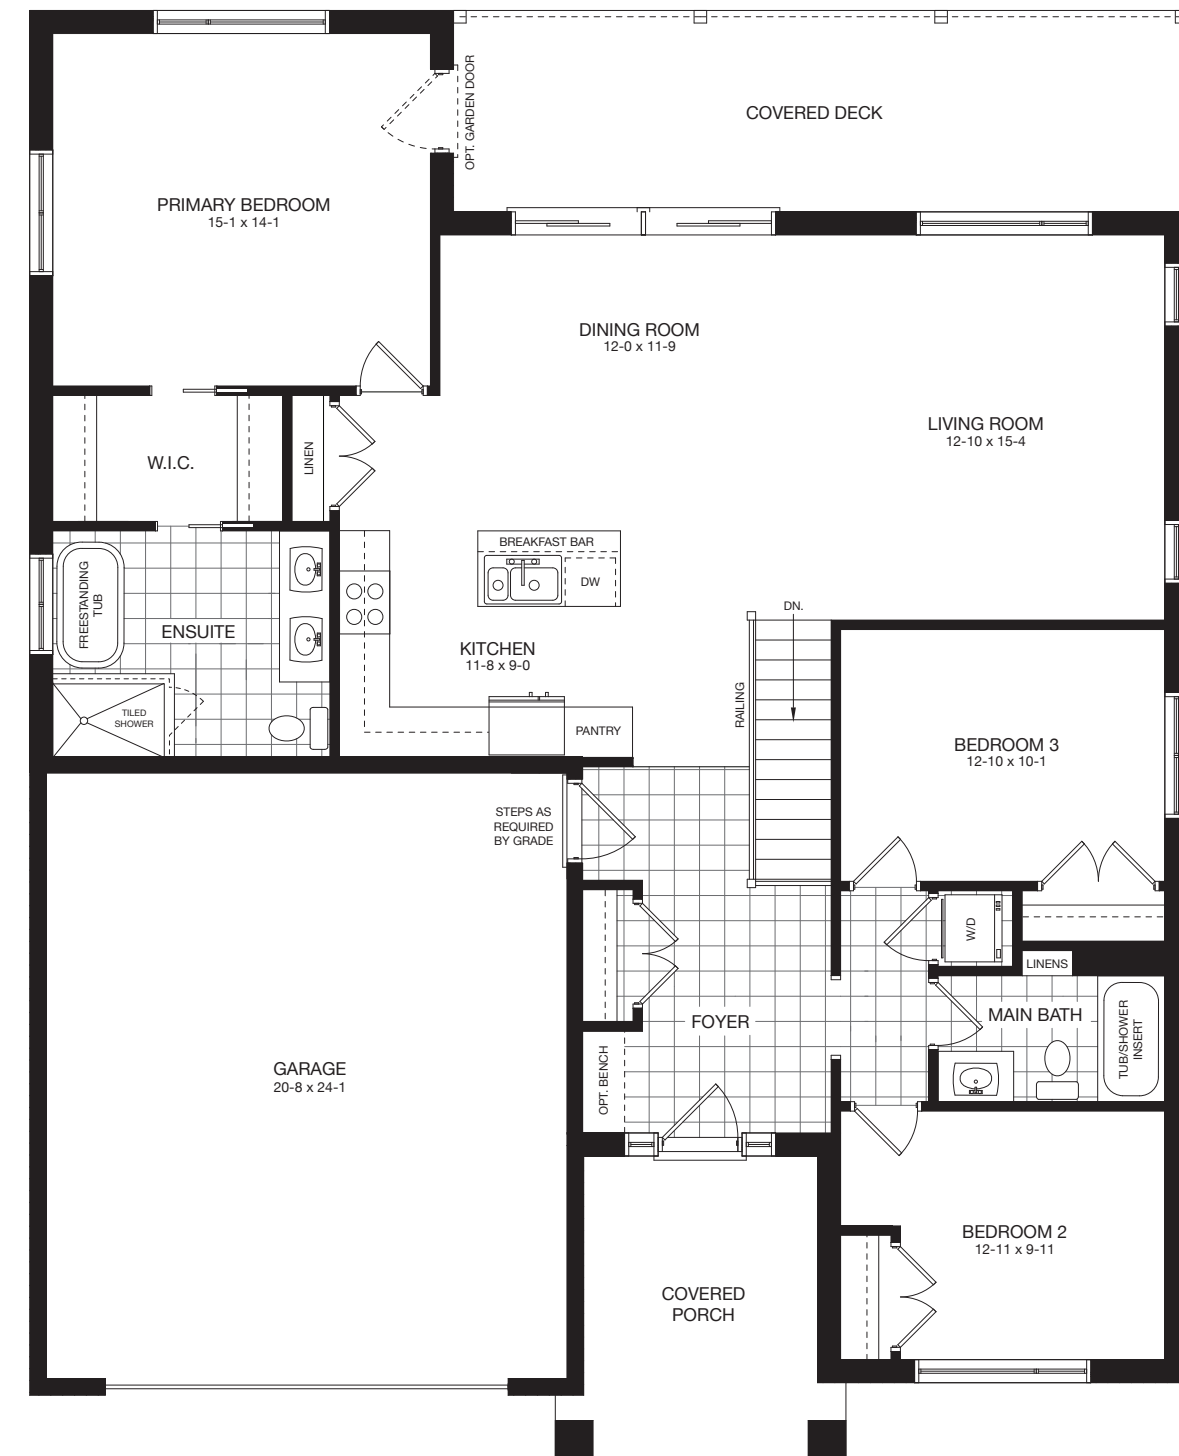

**WE BUILD THE HOME.
YOU BUILD THE MEMORIES.**

519-373-6554 | sales@walkerbuilthomes.ca
walkerbuilthomes.ca | Follow us @walkerhomes

VIENNA | 1667 SQ.FT.

Rendering is artist's concept of the completed building and is subject to change. Illustration may show optional features which may not be included in the base price. See sales representatives for more information. E. & O. E.

BASEMENT

MAIN FLOOR