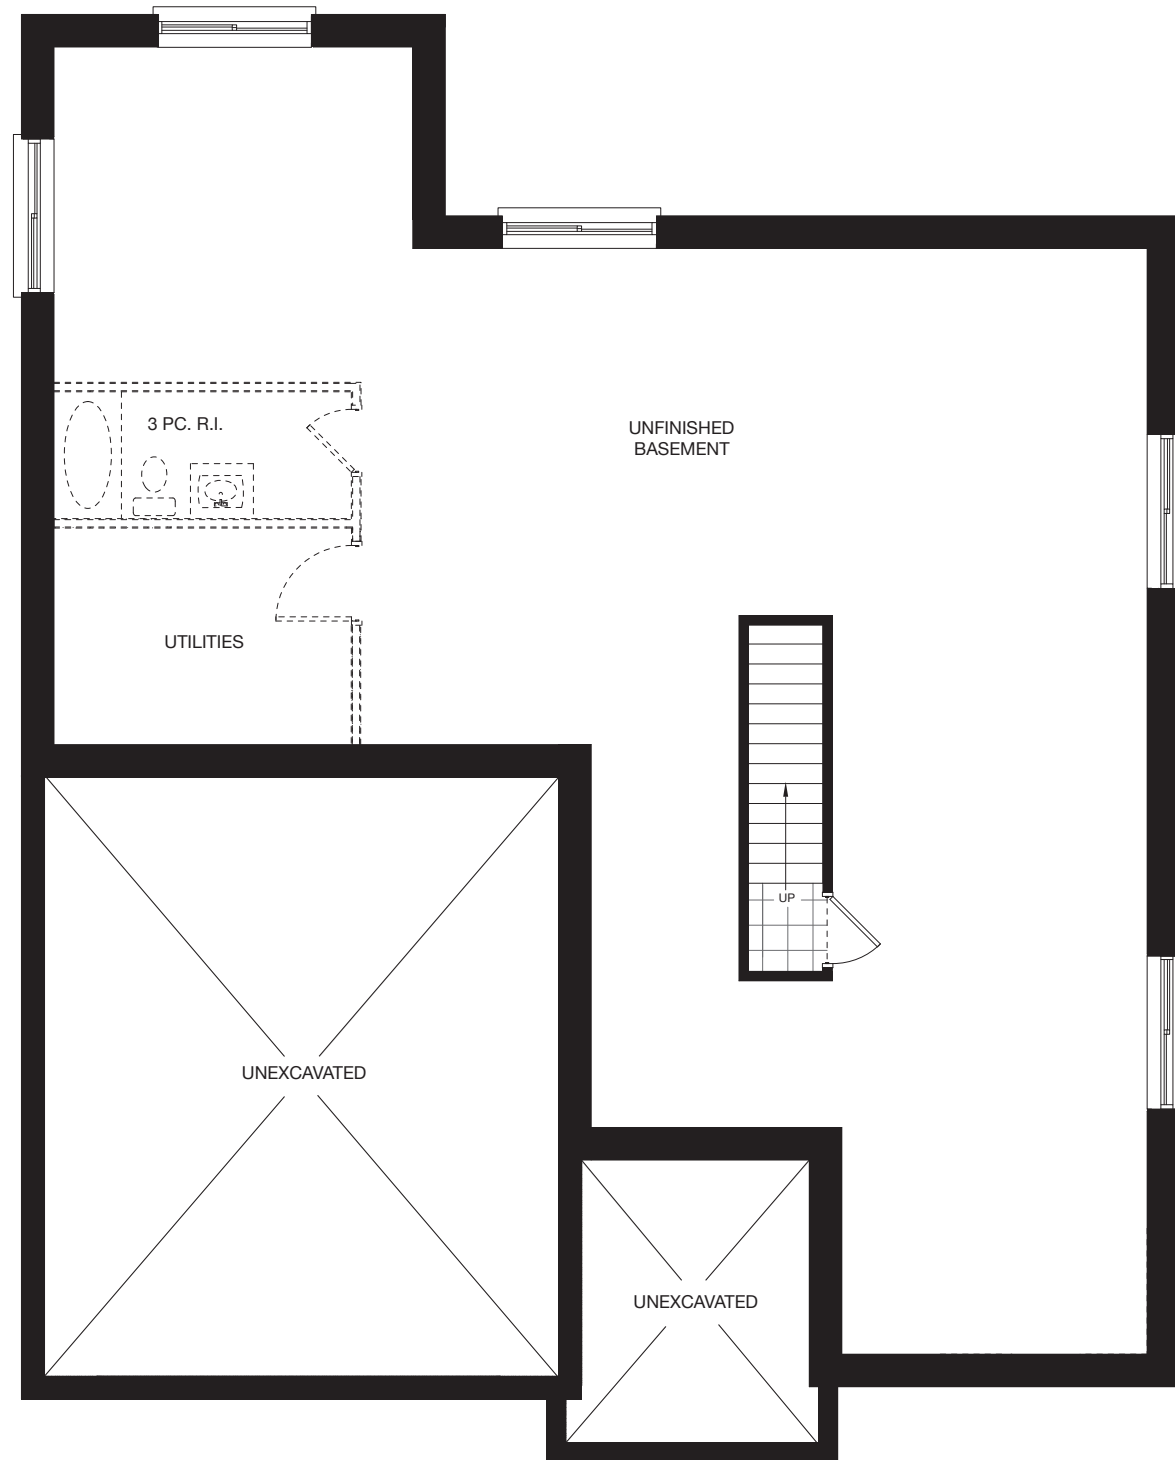

**WE BUILD THE HOME.
YOU BUILD THE MEMORIES.**

519-373-6554 | sales@walkerbuilthomes.ca
walkerbuilthomes.ca | Follow us @walkerhomes

VIENNA | 1667 SQ.FT.

Rendering is artist's concept of the completed building and is subject to change. Illustration may show optional features which may not be included in the base price. See sales representatives for more information. E. & O. E.

BASEMENT

MAIN FLOOR