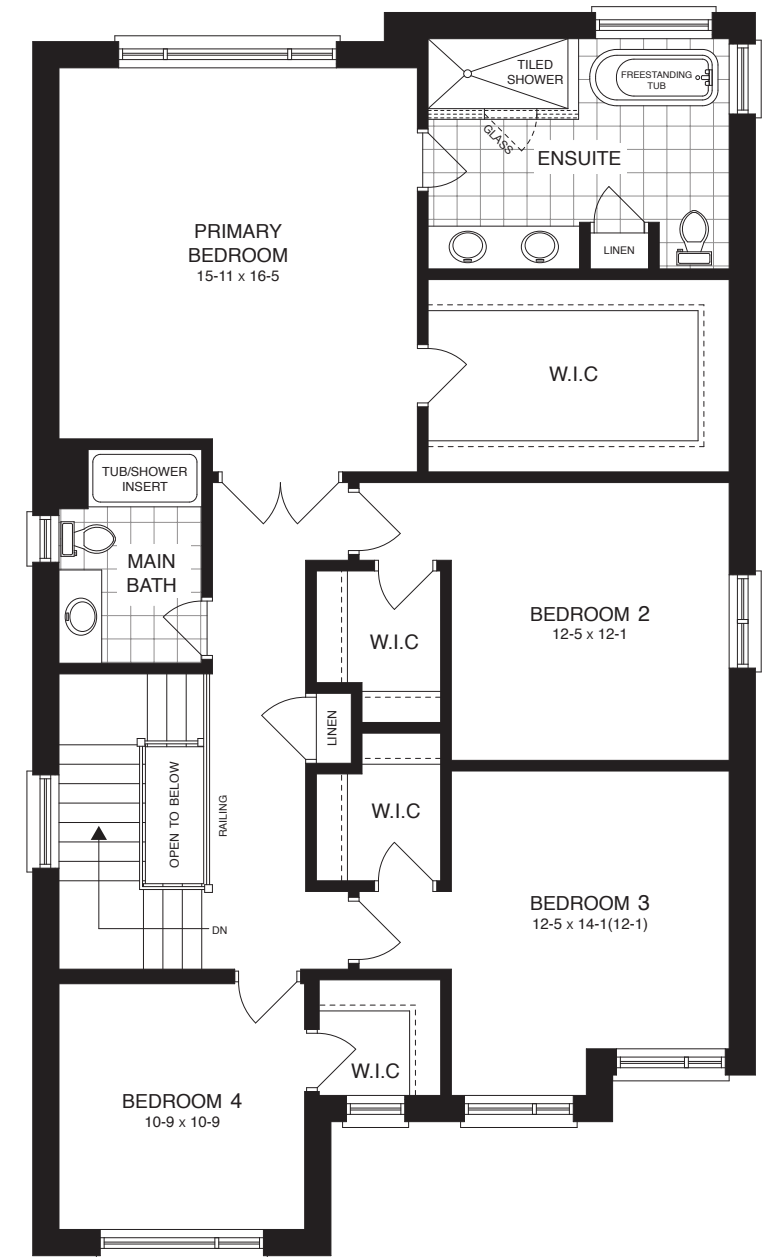

**PRAGUE** | 2571 SQ.FT.

# PRAGUE

2571 Square Feet |  4  2.5

BASEMENT

MAIN FLOOR

SECOND FLOOR