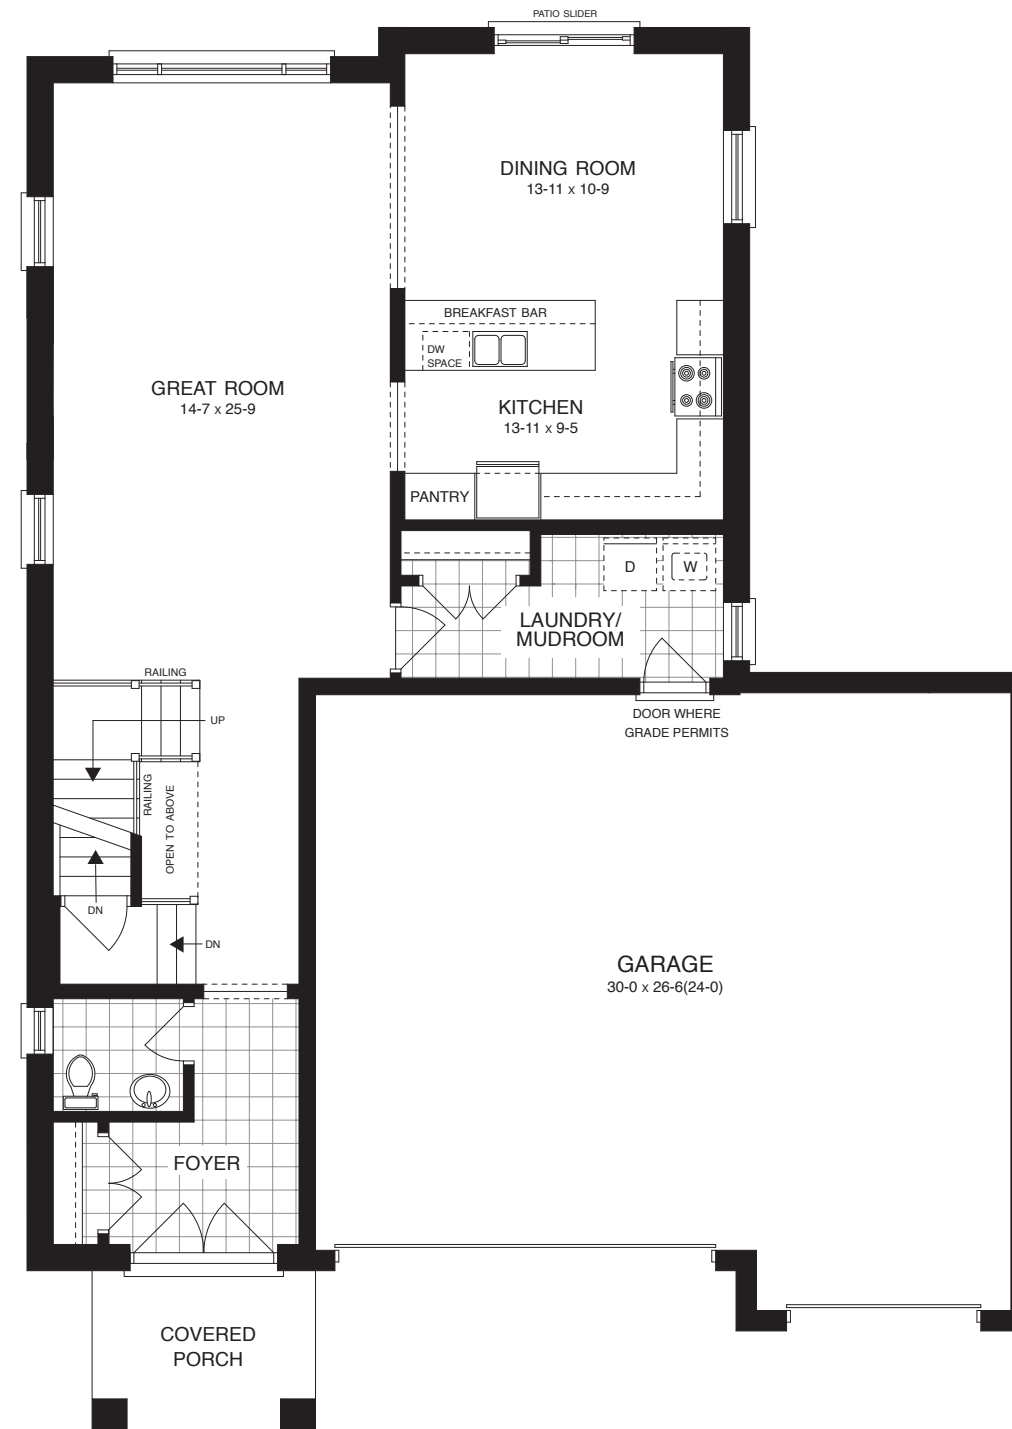

**PRAGUE** | 2571 SQ.FT.

# PRAGUE

2571 Square Feet |  4  2.5

BASEMENT

MAIN FLOOR

SECOND FLOOR