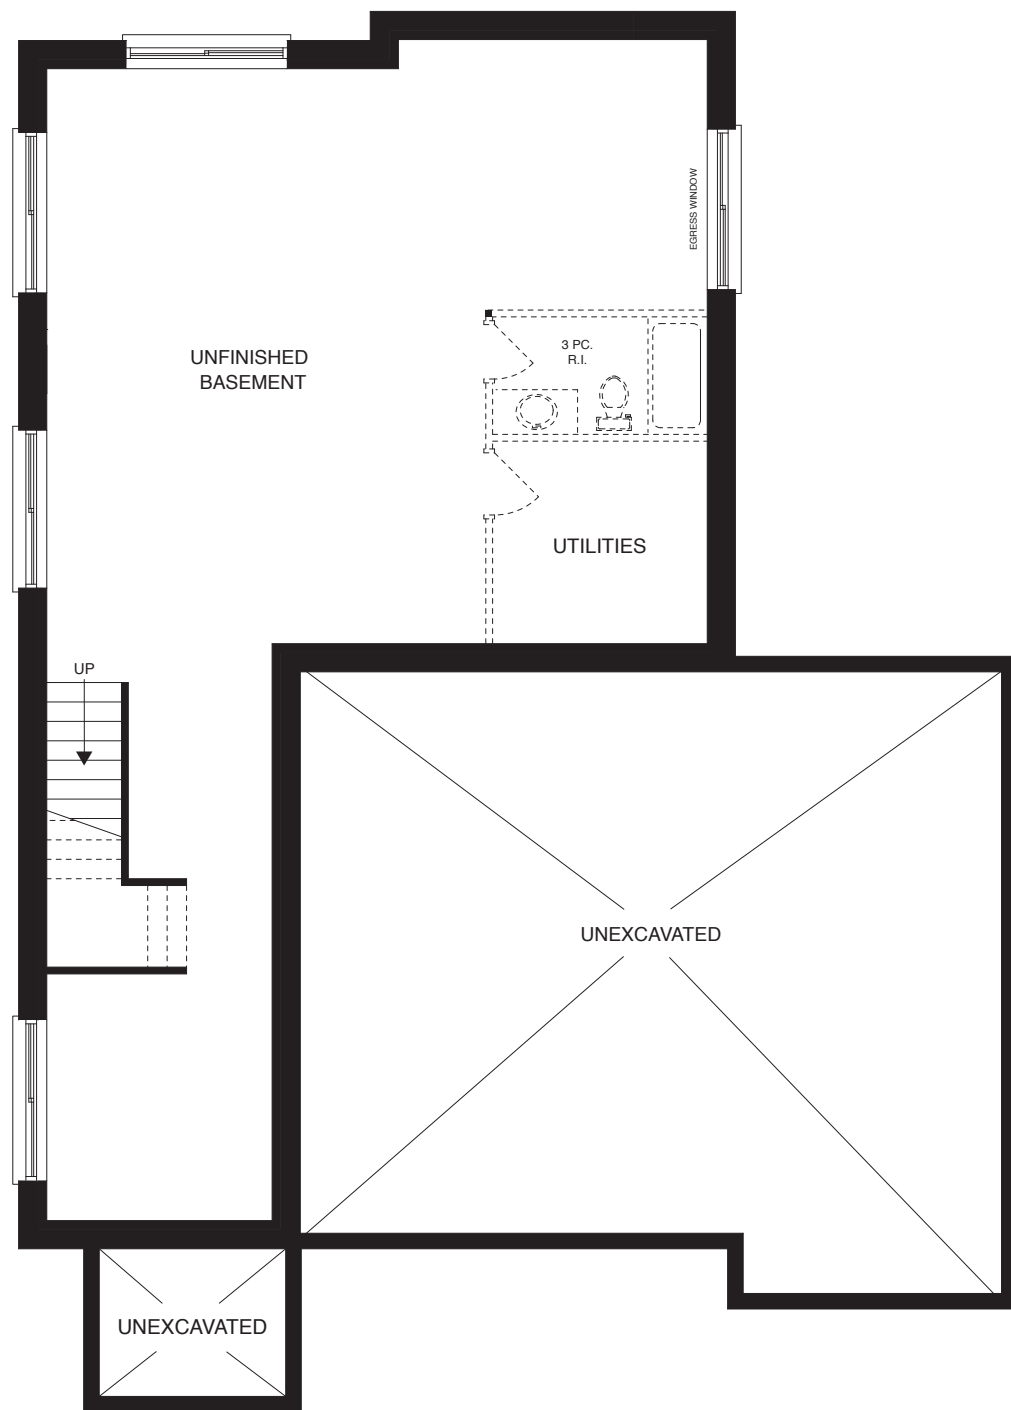

**PRAGUE** | 2571 SQ.FT.

# PRAGUE

2571 Square Feet |  4  2.5

BASEMENT

MAIN FLOOR

SECOND FLOOR